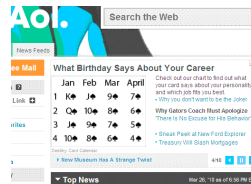

Lisa Osborne is a Los Angeles radio host and Destiny Cards expert, recently featured in the AOL story, "Your Career is in the Cards (of Destiny)" <http://bit.ly/aoldestiny>

GoddessofDestiny.com

@DestinyCards

For more information, call: 310-980-3180 or Soul Centered at 805-640-8222

Signs, Symbols & Destiny Cards with Lisa Osborne Discover the hidden meanings inside the deck of 52 'playing' cards as you are introduced to this ancient science. You'll learn what your personal Destiny Card reveals about you, and how you can use Destiny Cards to learn more about yourself and others. This is an interactive, ongoing class of interest to all students. Read more about Destiny Cards in the AOL story at www.goddessofdestiny.com or www.facebook.com/destinycards